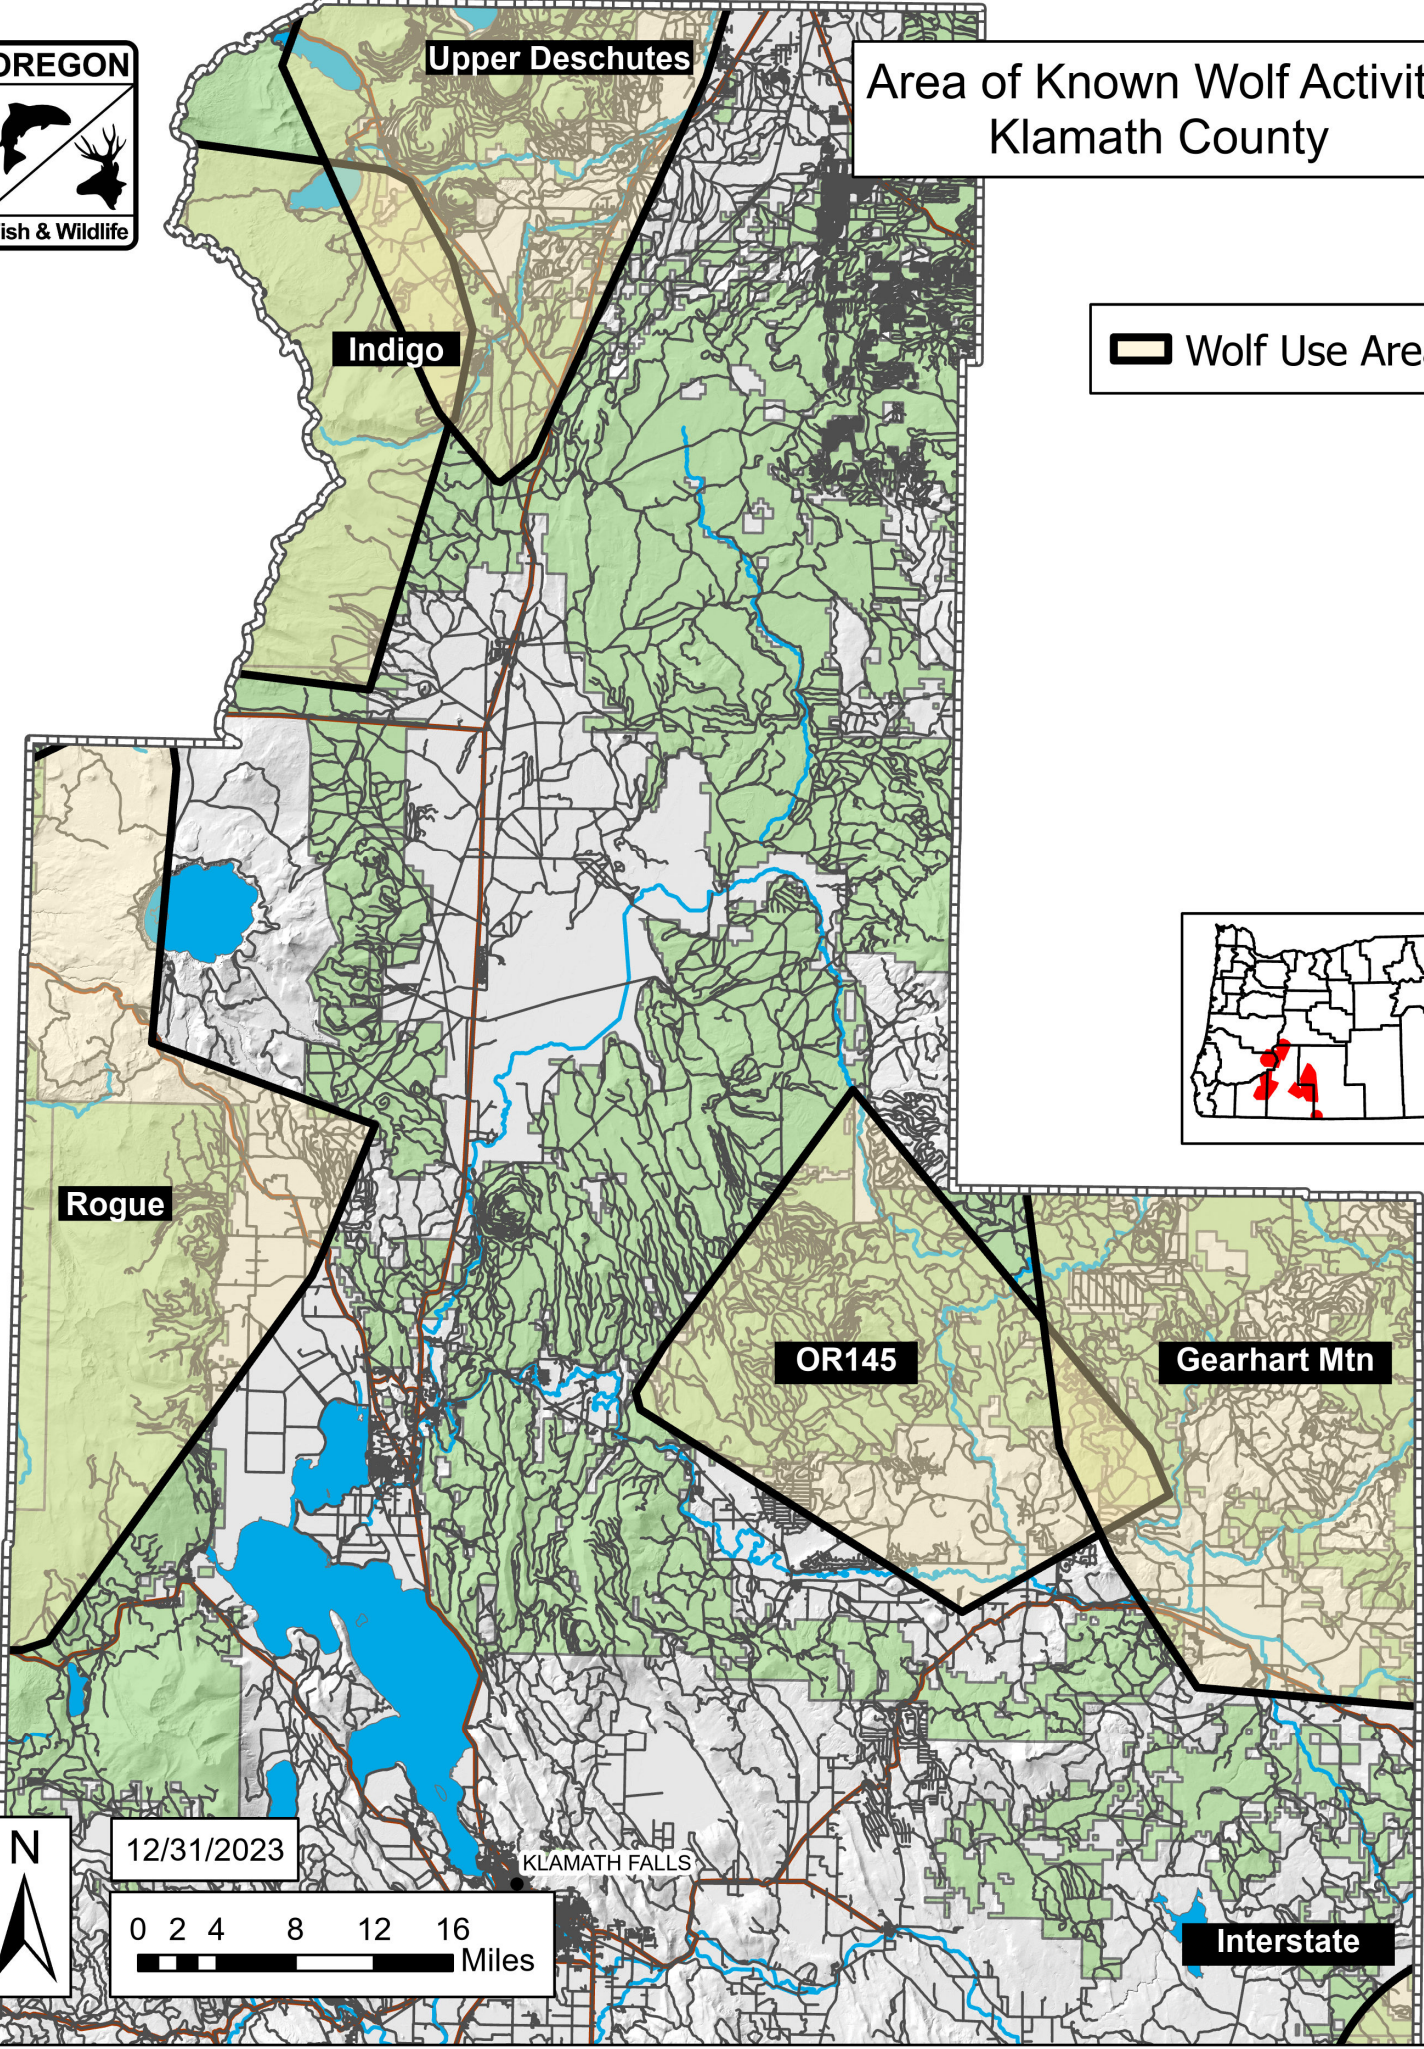

# Area of Known Wolf Activity Klamath County

 Wolf Use Area

12/31/2023

KLAMATH FALLS

**Interstate**